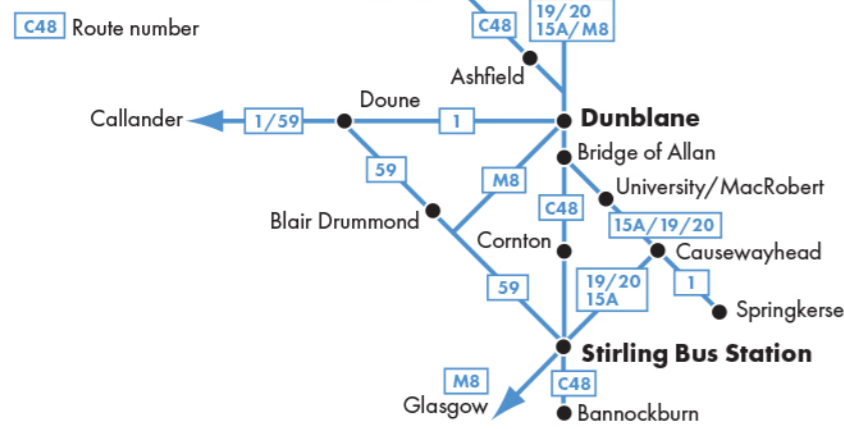

Bus services

Some routes through Dunblane are infrequent and change. Check www.travelinScotland.com or 0871 200 2233

Rail services

DUNBLANE AREA

- Quieter cycling routes: on road, on track or path
- Path or track (cyclists may need to dismount)
- Rough paths - may have steps or stiles, tunnel
- Take care, busy road
- National Cycle Network
- Future development of NCN
- Train station, bus station
- Cycle shop, cycle hire, refreshments (out of town)
- Point of interest, site of battlefield

Map compiled by HARVEY, information supplied by Sustainable Dunblane project, updated through Dunblane Development Trust HARVEY, 12-22 Main Street, Doune, Perthshire FK16 6BJ. 01786 841202 sales@harveymaps.co.uk www.harveymaps.co.uk

to Callander
to Thornhill & Kippen

to Blackford/Perth

to Menzies

to Blairlogie

to Alva/Dollar

to Alloa

to Carron Valley

to Cowie/Larbert © HARVEY 2021