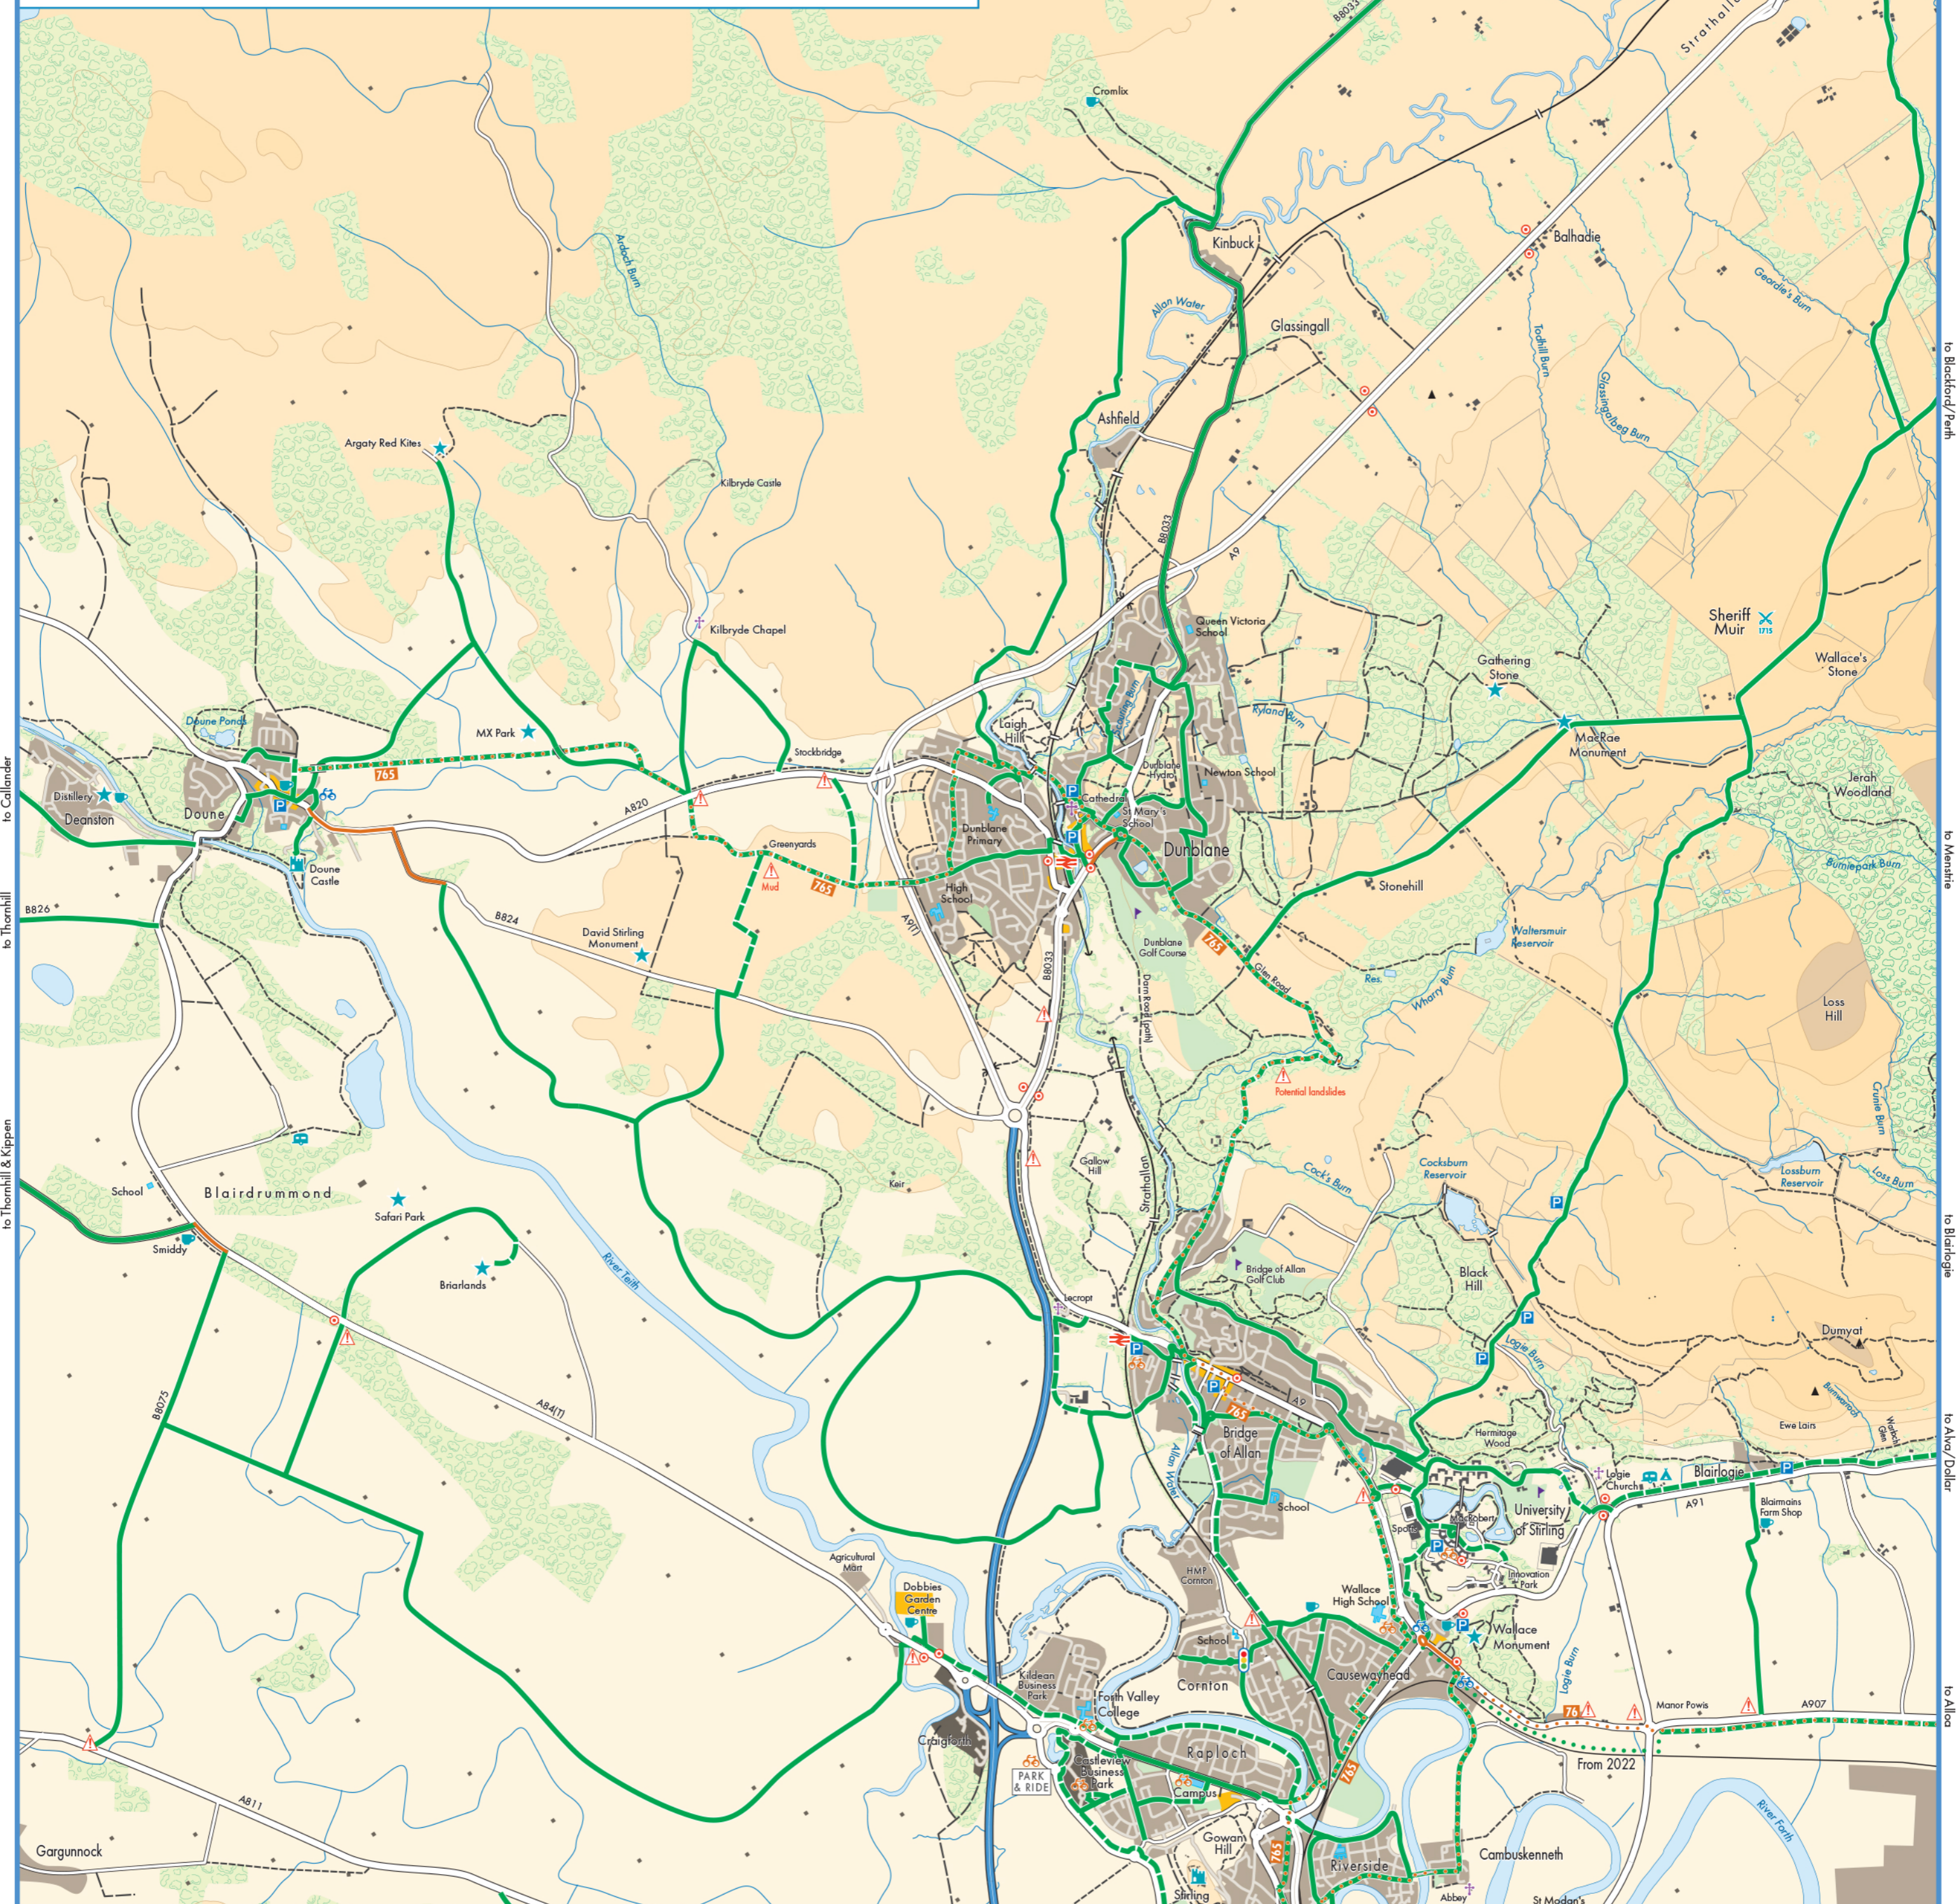

Bus services

Some routes through Dunblane are infrequent and change. Check www.travelinScotland.com or 0871 200 2233

Rail services

DUNBLANE AREA

- Quieter cycling routes: on road, on track or path
- Path or track (cyclists may need to dismount)
- Rough paths - may have steps or stiles, tunnel
- Take care, busy road
- National Cycle Network
- Future development of NCN
- Train station, bus station
- Cycle shop, cycle hire, refreshments (out of town)
- Point of interest, site of battlefield

Map compiled by HARVEY, information supplied by Sustainable Dunblane project, updated through Dunblane Development Trust HARVEY, 12-22 Main Street, Doune, Perthshire FK16 6BJ. 01786 841202 sales@harveymaps.co.uk www.harveymaps.co.uk

to Callander
to Thornhill & Kippen

to Blackford/Perth

to Menzies

to Blairlogie

to Alva/Dollar

to Alloa

to Carron Valley

to Cowie/Larbert © HARVEY 2021