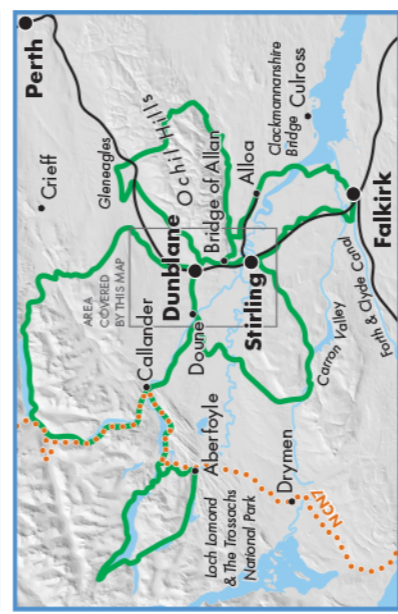

Cycle shops/repairs

- Stirling Active Travel HUB, information: cycle library 01786 424160 www.stirlingactivetravelhub.org
- Recycle-A-Bike 01786 447559
- Stirling Cycle Repairs 01786 451559
- Stirling Bike Doctor 01786 463058
- Velocity 44 01786 465292
- Wheels Callander, and cycle hire 01877 331000
- Roots Cycles, Doune 0786 842080
- Synergy Cycles Auchincarder 01764 664251
- The Bike World 01786 425280/467994

Cycle Hire

- www.nxtrike.co.uk
- www.forthbike.co.uk
- www.stirlingactivetravelhub.org

Enjoy the outdoors responsibly respecting the interests of other people, and caring for the environment

KNOW THE CODE BEFORE YOU GO

Supporting Sustainable Travel